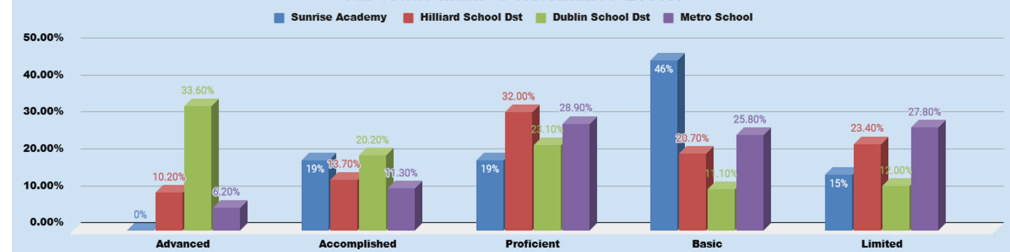

6th Grade Math - Performance Levels