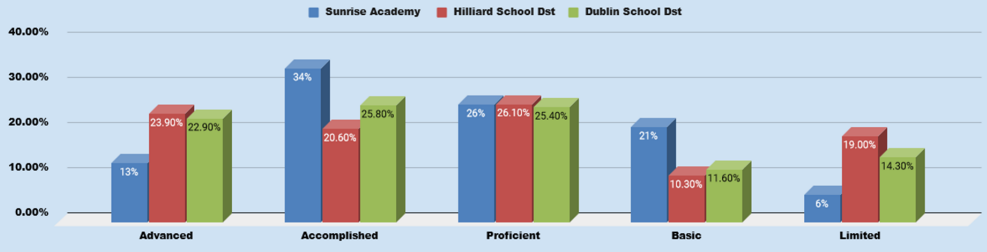

5th Grade Math - Performance Levels