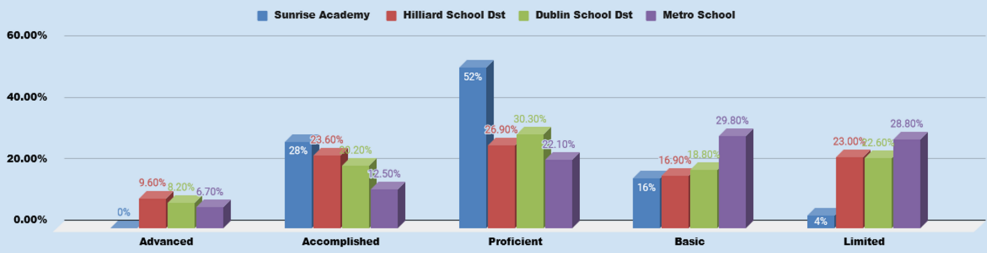

7th Grade Math - Performance Levels