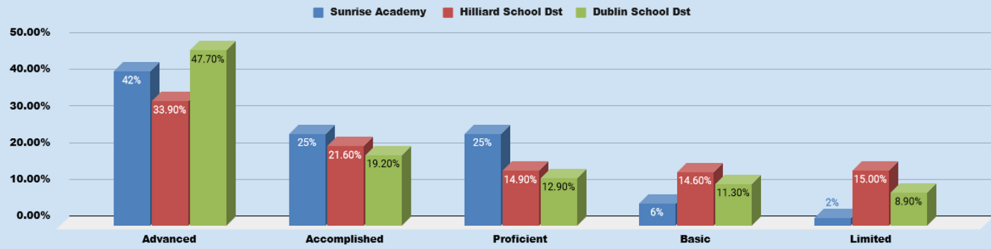

DETAILED LANGUAGE ARTS PROFICIENCY LEVEL% SNAPSHOT - SUNRISE ACADEMY, HILLIARD & DUBLIN SCHOOL DISTRICT AND METRO SCHOOL - OHIO STATE TEST RESULTS - 2022-23

3rd Grade Language Arts - Performance Levels

4th Grade Language Arts - Performance Levels

5th Grade Language Arts - Performance Levels

6th Grade Language Arts - Performance Levels

7th Grade Language Arts - Performance Levels

8th Grade Language Arts - Performance Levels